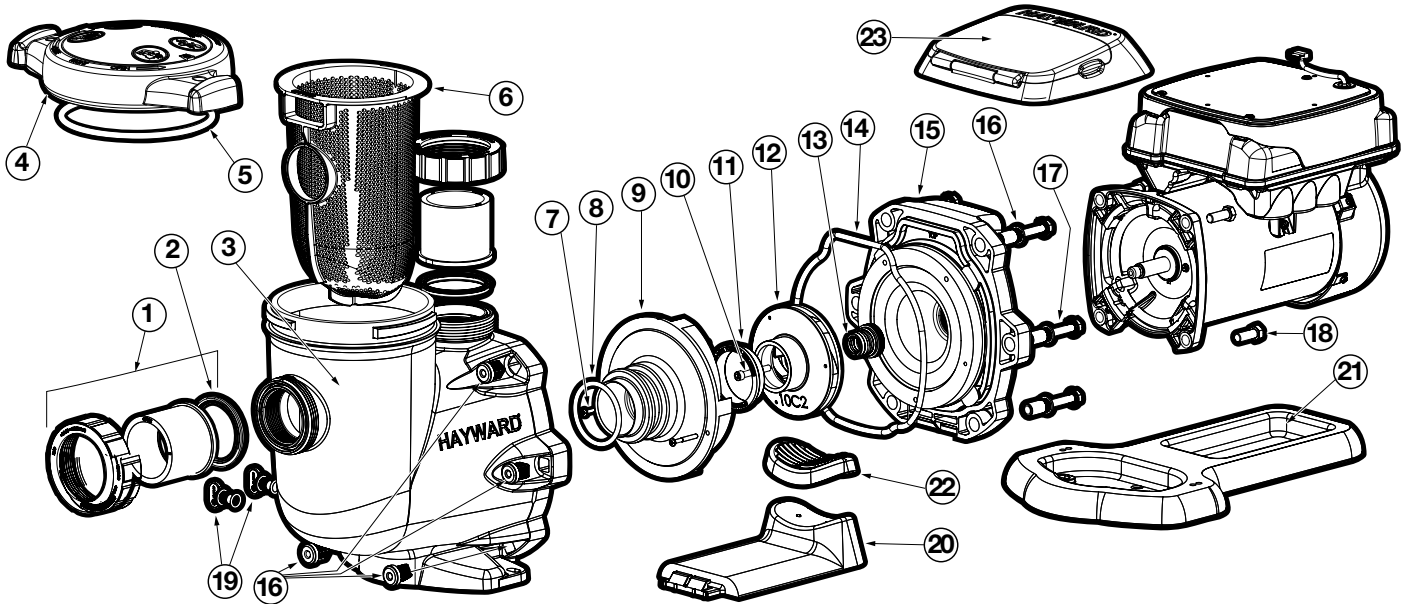

## PUMP SERIES REPLACEMENT PARTS

Pumps

### Parts for Pump Models: SP32900VSP

Ref. No.	Part No.	Description	Ctn. Qty.
1	SPX3200UNKIT	Union Connector Kit (Includes Union Nut, Union Connector, Union Gasket – 2 ea.)	10
2	SPX3200UG	Union Gasket	100
3	SPX3200A	Pump Strainer Housing, 2" x 2 1/2" with Drain Plugs, Threaded Style	1
4	SPX3200DLS	Strainer Cover Kit (Includes Strainer Cover, Lock Ring, O-Ring)	10
	SPX3200DLSB	Strainer Cover Kit (Biguanide Sanitizer Applications Only; <b>NOT</b> Pressure Testable)	10
5	SPX3200S	Strainer Cover O-Ring	50
6	SPX3200M	Strainer Basket	2
7	SPX3200Z8	Diffuser Screw	50
8	SPX4000Z1	Diffuser O-Ring	50
9	SPX3200B3	Diffuser	5
10	SPX3200Z1	Impeller Screw	50
11	SPX3021R	Impeller Ring	50
12	SPX3210C	Impeller with Impeller Screw	10
13	SPX4000SAV	Shaft Seal Assembly (Viton®)	10
14	SPX3200T	Housing O-Ring	50
15	SPX3200E	Seal Plate	5
16	SPX3200Z211	Housing Insert/Seal Plate Spacer Kit	50
17	SPX3200Z3	Housing Bolt	50
18	SPX3200Z5	Motor Bolt	50
19	SPX4000FG	Drain Plug with O-Ring	50
20	SPX3200GA	Bracket, Motor Support	5
21	SPX3200WF	Riser Base Aligns with Inlet Port of Pentair® WhisperFlo® Pump	1
	SPX3200SR	Riser Base Aligns with Sta-Rite® Max-E-Pro™, Max-E-Glas®, Dura-Glas® and Dura-Glass II® Ports	1
22	SPX3200Q2	Adapter-Motor Support	100
23	SPX3400DR4	Motor Drive Display Cover (Cover only)	5
—	SPX3200LCD	Digital Control Interface Assembly	1
—	SPX3400DRKIT	Wall Mount Kit	5
—	SPX3400DRCBL	Wall Mount Display Cable	5
—	SPX3202Z1VSPE	Power End Assembly (Includes parts #7-15 and 18, Motor, Drive and Display)	1
—	SPX3200DRCC	Communication Cable for VS Pump	1